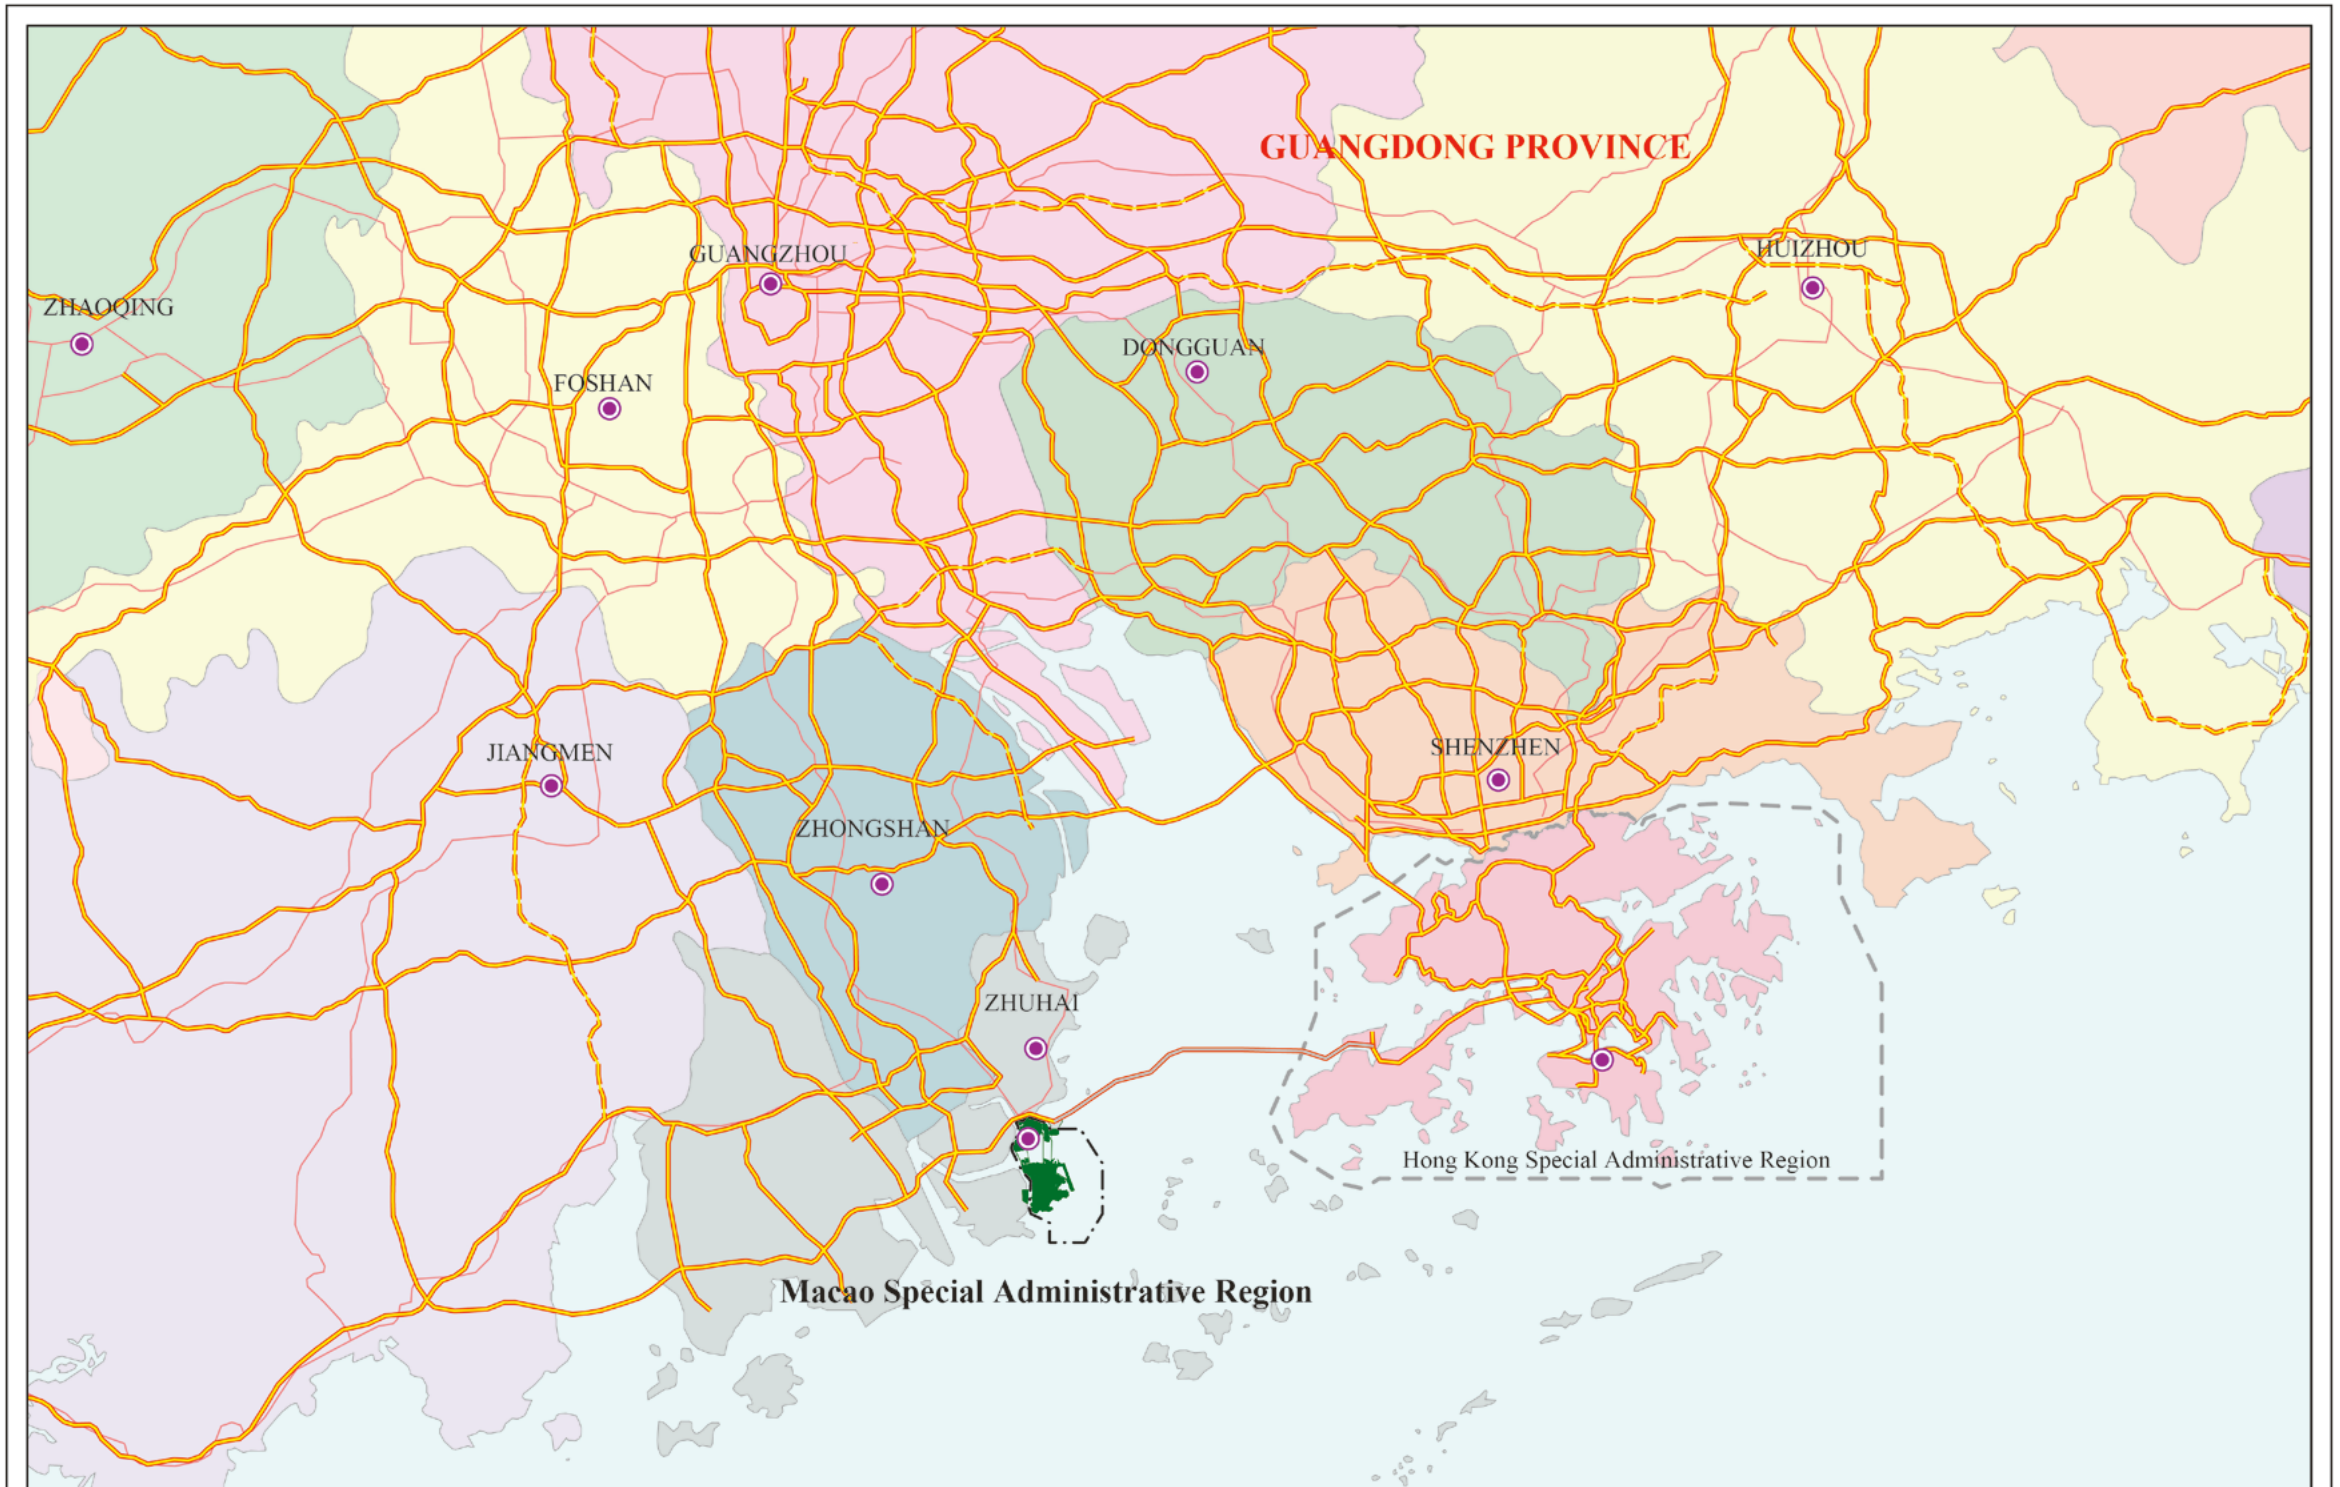

MACAO SPECIAL ADMINISTRATIVE REGION AND ITS ADJACENT REGIONS

地圖繪製暨地籍局
Direcção dos Serviços de Cartografia e Cadastro

Legend : - - - Boundary of Special Administrative Region

Expressway
(dotted line means under-construction)

National Roadway

Hong Kong-Zhuhai-Macao Bridge

All RIGHTS RESERVED