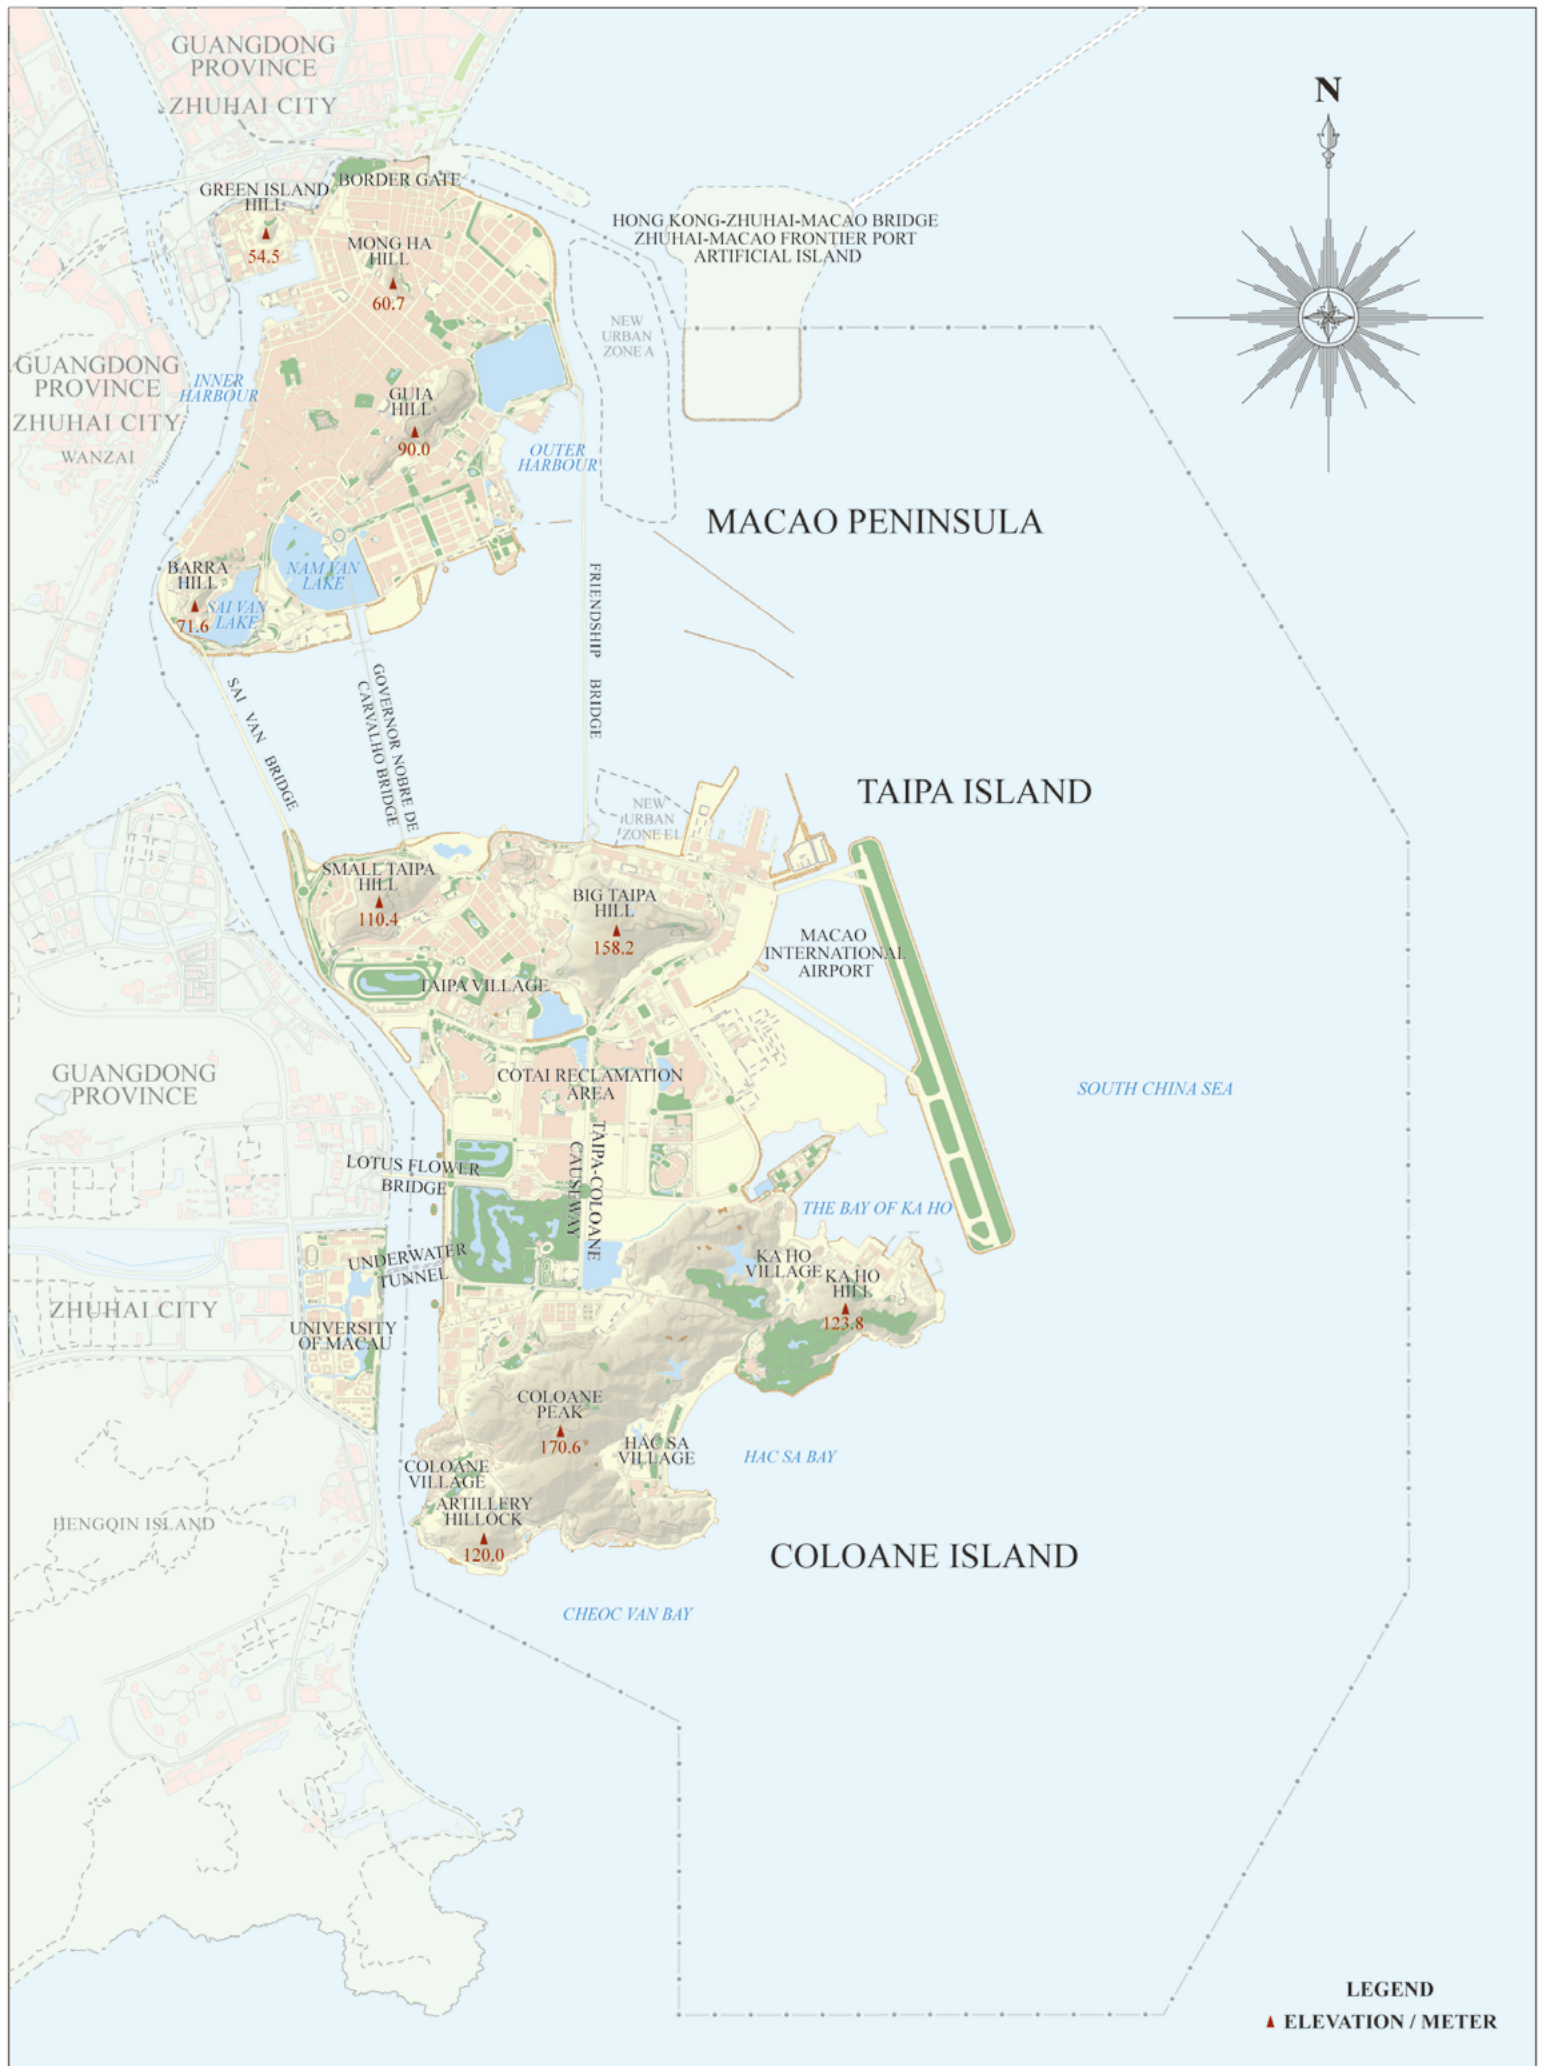

MACAO SPECIAL ADMINISTRATIVE REGION

LEGEND
▲ ELEVATION / METER